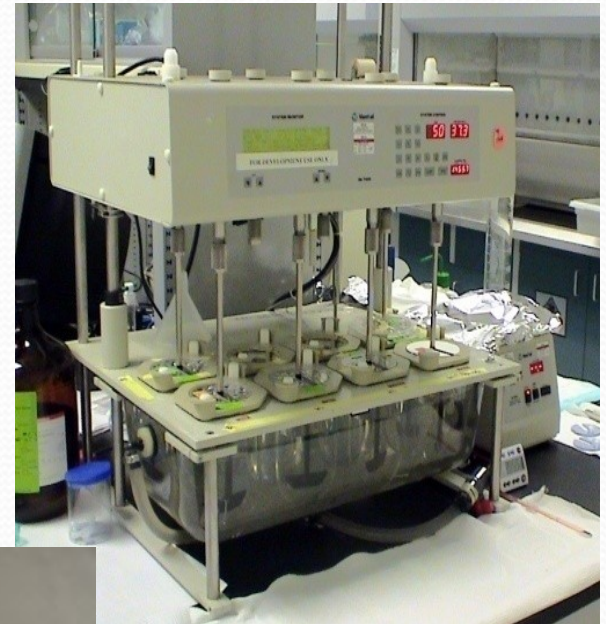

- **Bench Kit with Overstrap:**

- Stacked HPLC
- Watson Robot
- Bench Incubator
- Amersham Reproset
- MSQ Pump Stack
- Beckman Multimek

Light to Medium Bench Equip.

- **Bench Kit with Tether Mount:**
 - Shaker
 - Water Bath
 - Oven
 - Incubator
 - Spectrophotometer

Medium to Heavy Bench Equip. (1)

- **Double Tether Mount:**
 - Flow Science Hood
 - Water Bath
 - Instruments on Tables
 - Mixers
 - Glove Boxes

Medium to Heavy Bench Equip. (2)

- **Flex L-Bracket:**
 - Flow Science Hood
 - Water Bath
 - Instruments on tables
 - Open-frame Equip.
 - Mixers
 - Glove Boxes

Heavy Bench Equipment

- Three-Piece L-Bracket:
 - Centrifuge
 - Incubator
 - Beta Jet
 - Lg. Water Bath
 - Spectrophotometer
 - Mass Spec

Bench Equip. with Leveling Feet

- **Benchtop Leg Mount**
 - Sorvall
 - Centrifuge
 - MWG Robotic Arm
 - B-C Biomek
 - Genesis 150 Robotic Arm
 - Bohdan Balance